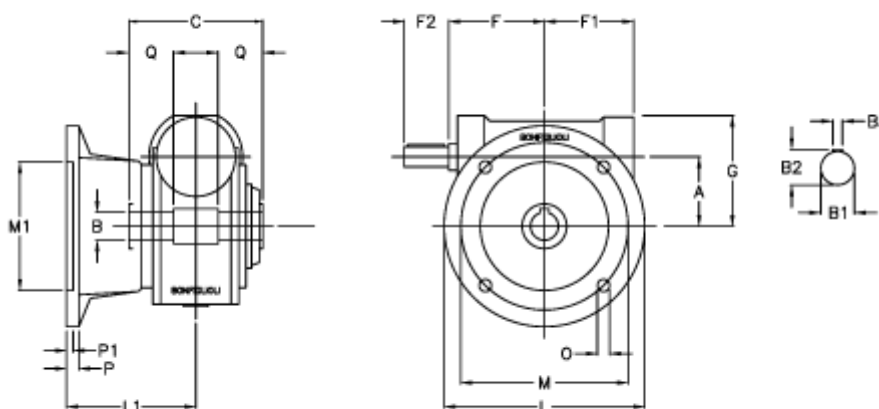

Data Sheet

Article number: 3901185015400

Description: Worm gear with solid input shaft
VF 185F-15-HS

Measures

a	= 185.4	F1 = 205	P = 22
B	= 60	F2 = 70	P1 = 20
B1	= 40	g = 267	Q = 65.0
B2	= 43.0	L = 400	
B3	= 12	L1 = 255.0	
C	= 190	m = 350	
Description	= VF 185F-xx-HS	M1 = 280	
F	= 214.5	O = 22.0	